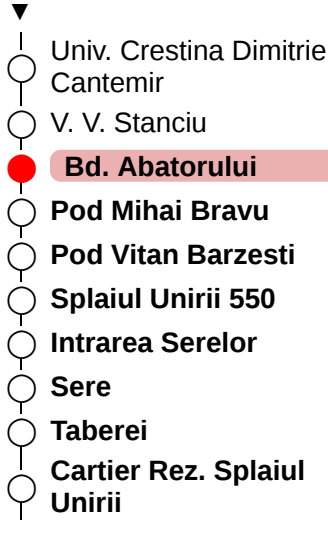

BD. ABATORULUI

223

1

► CARTIER REZ. SPLAIUL UNIRII

	Luni-Vineri Monday-Friday	Sâmbătă Saturday	Duminică Sunday
Ora Hour	Minutul Minute		
05	11 31 51	01	01
06	11 31 51	06	06
07	11 33 55	11	11
08	17 40	16	16
09	03 27 51	21	21
10	16 40	36	36
11	04 26 49	42	42
12	10 32 54	46	46
13	16 38 59	51	52
14	20 42	56	57
15	03 25 47	-	-
16	08 30 53	01	02
17	17 41	06	07
18	05 29 54	11	11
19	19 43	31	31
20	06 31 56	46	46
21	31	-	-
22	01 31	01	01

Datele au caracter informativ și pot fi influențate de condițiile de trafic.

Timetable accuracy is subject to traffic events.

Valabil începând cu / Timetable valid from
11-02-2024